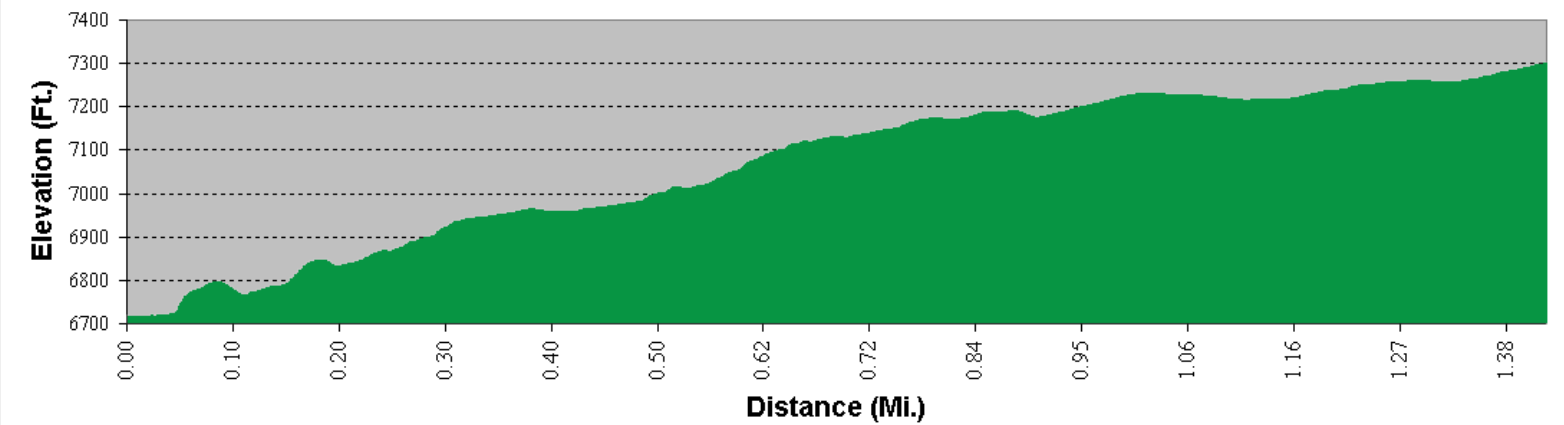

BLUFFS LOOP TRAIL

2.48 Miles

BLUFFS BONUS LOOP

0.39 Miles

BLACKMER DRIVE

1.92 Miles

EMERALD MEADOWS TRAIL

1.42 Miles

LUPINE TRAIL

3.06 Miles

MILERUN TRAIL

0.86 Miles