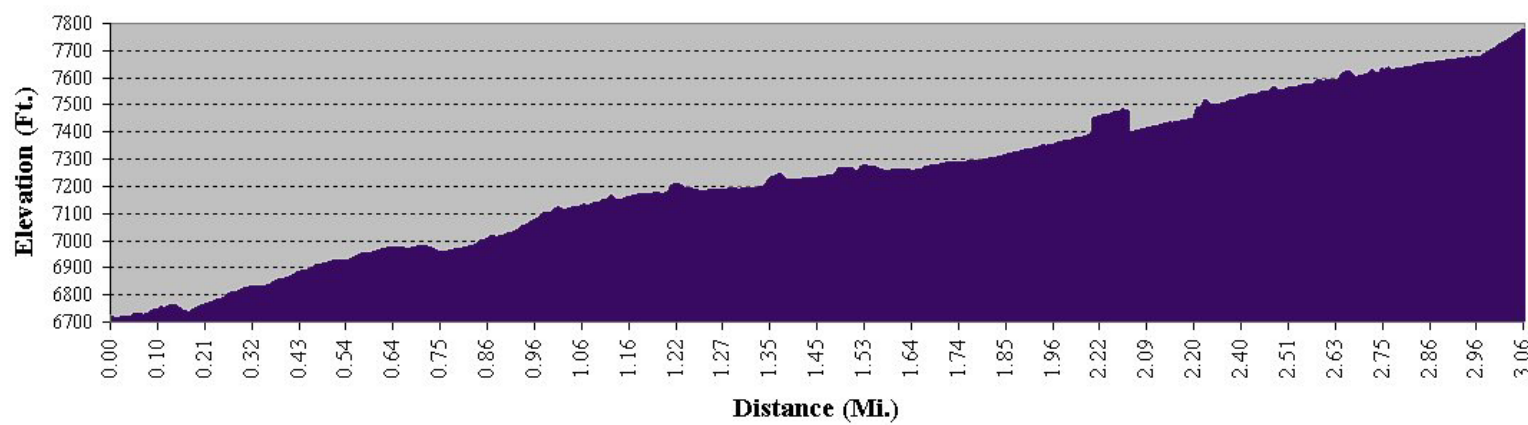

BLUFFS LOOP TRAIL

2.48 Miles

BLUFFS BONUS LOOP

0.39 Miles

BLACKMER DRIVE

1.92 Miles

EMERALD MEADOWS TRAIL

1.42 Miles

LUPINE TRAIL

3.06 Miles

MILERUN TRAIL

0.86 Miles