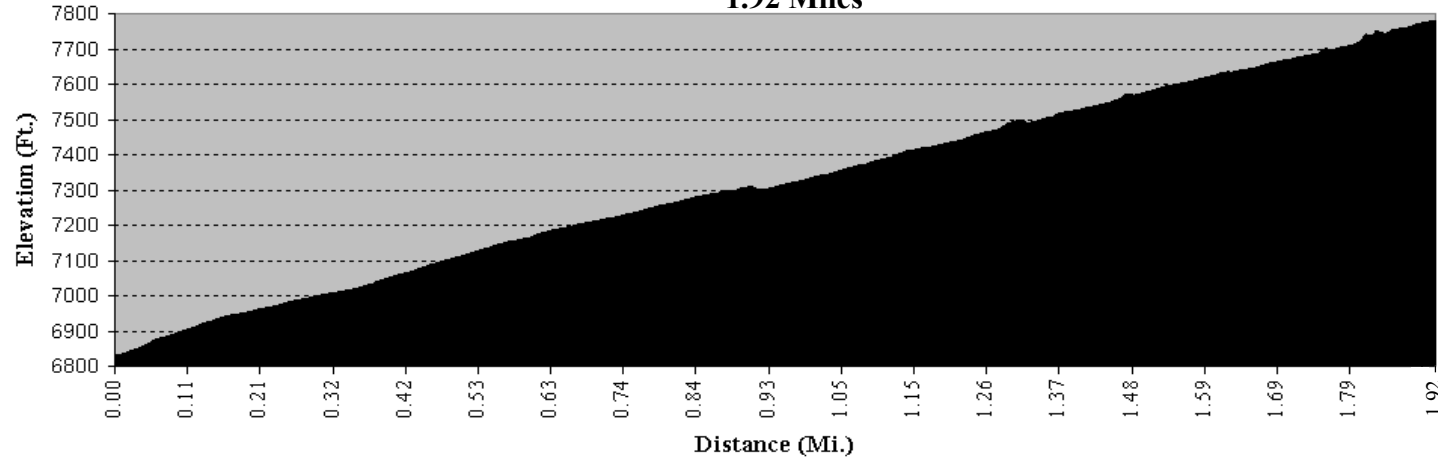

BLUFFS LOOP TRAIL

2.48 Miles

BLUFFS BONUS LOOP

0.39 Miles

BLACKMER DRIVE

1.92 Miles

EMERALD MEADOWS TRAIL

1.42 Miles