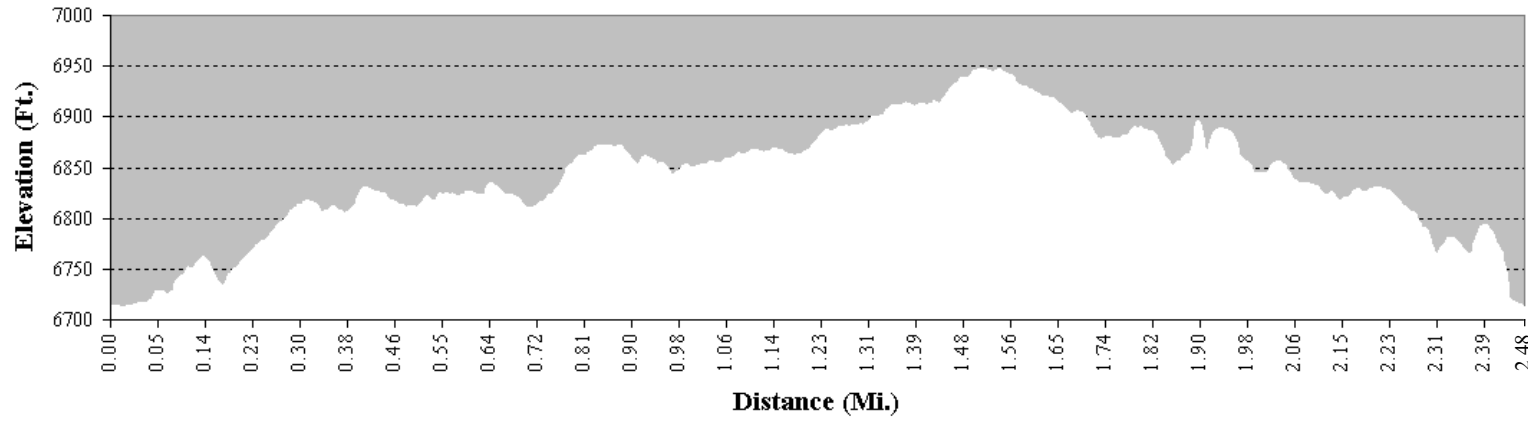

BLUFFS LOOP TRAIL

2.48 Miles

BLUFFS BONUS LOOP

0.39 Miles

BLACKMER DRIVE

1.92 Miles

EMERALD MEADOWS TRAIL

1.42 Miles

LUPINE TRAIL

3.06 Miles

MILERUN TRAIL

0.86 Miles