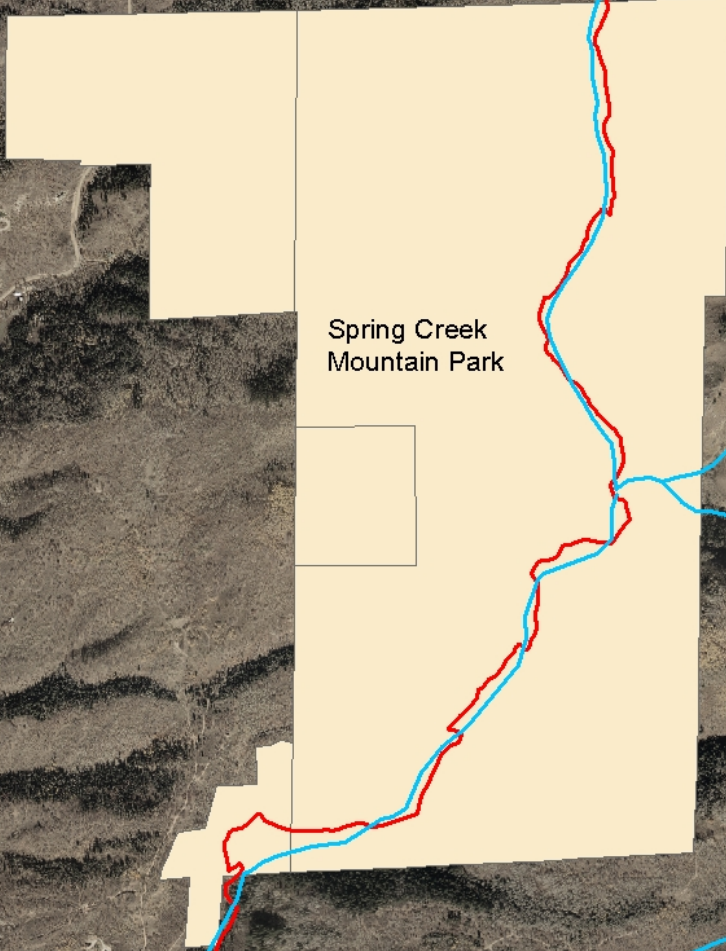

Spring Creek Trail 5.2 Miles

Dry Lake
Parking Lot

Spring Creek
Mountain Park

Legend

- Waterways
- Spring_Creek_Trail
- City_Owned

P

Spring
Creek
Park