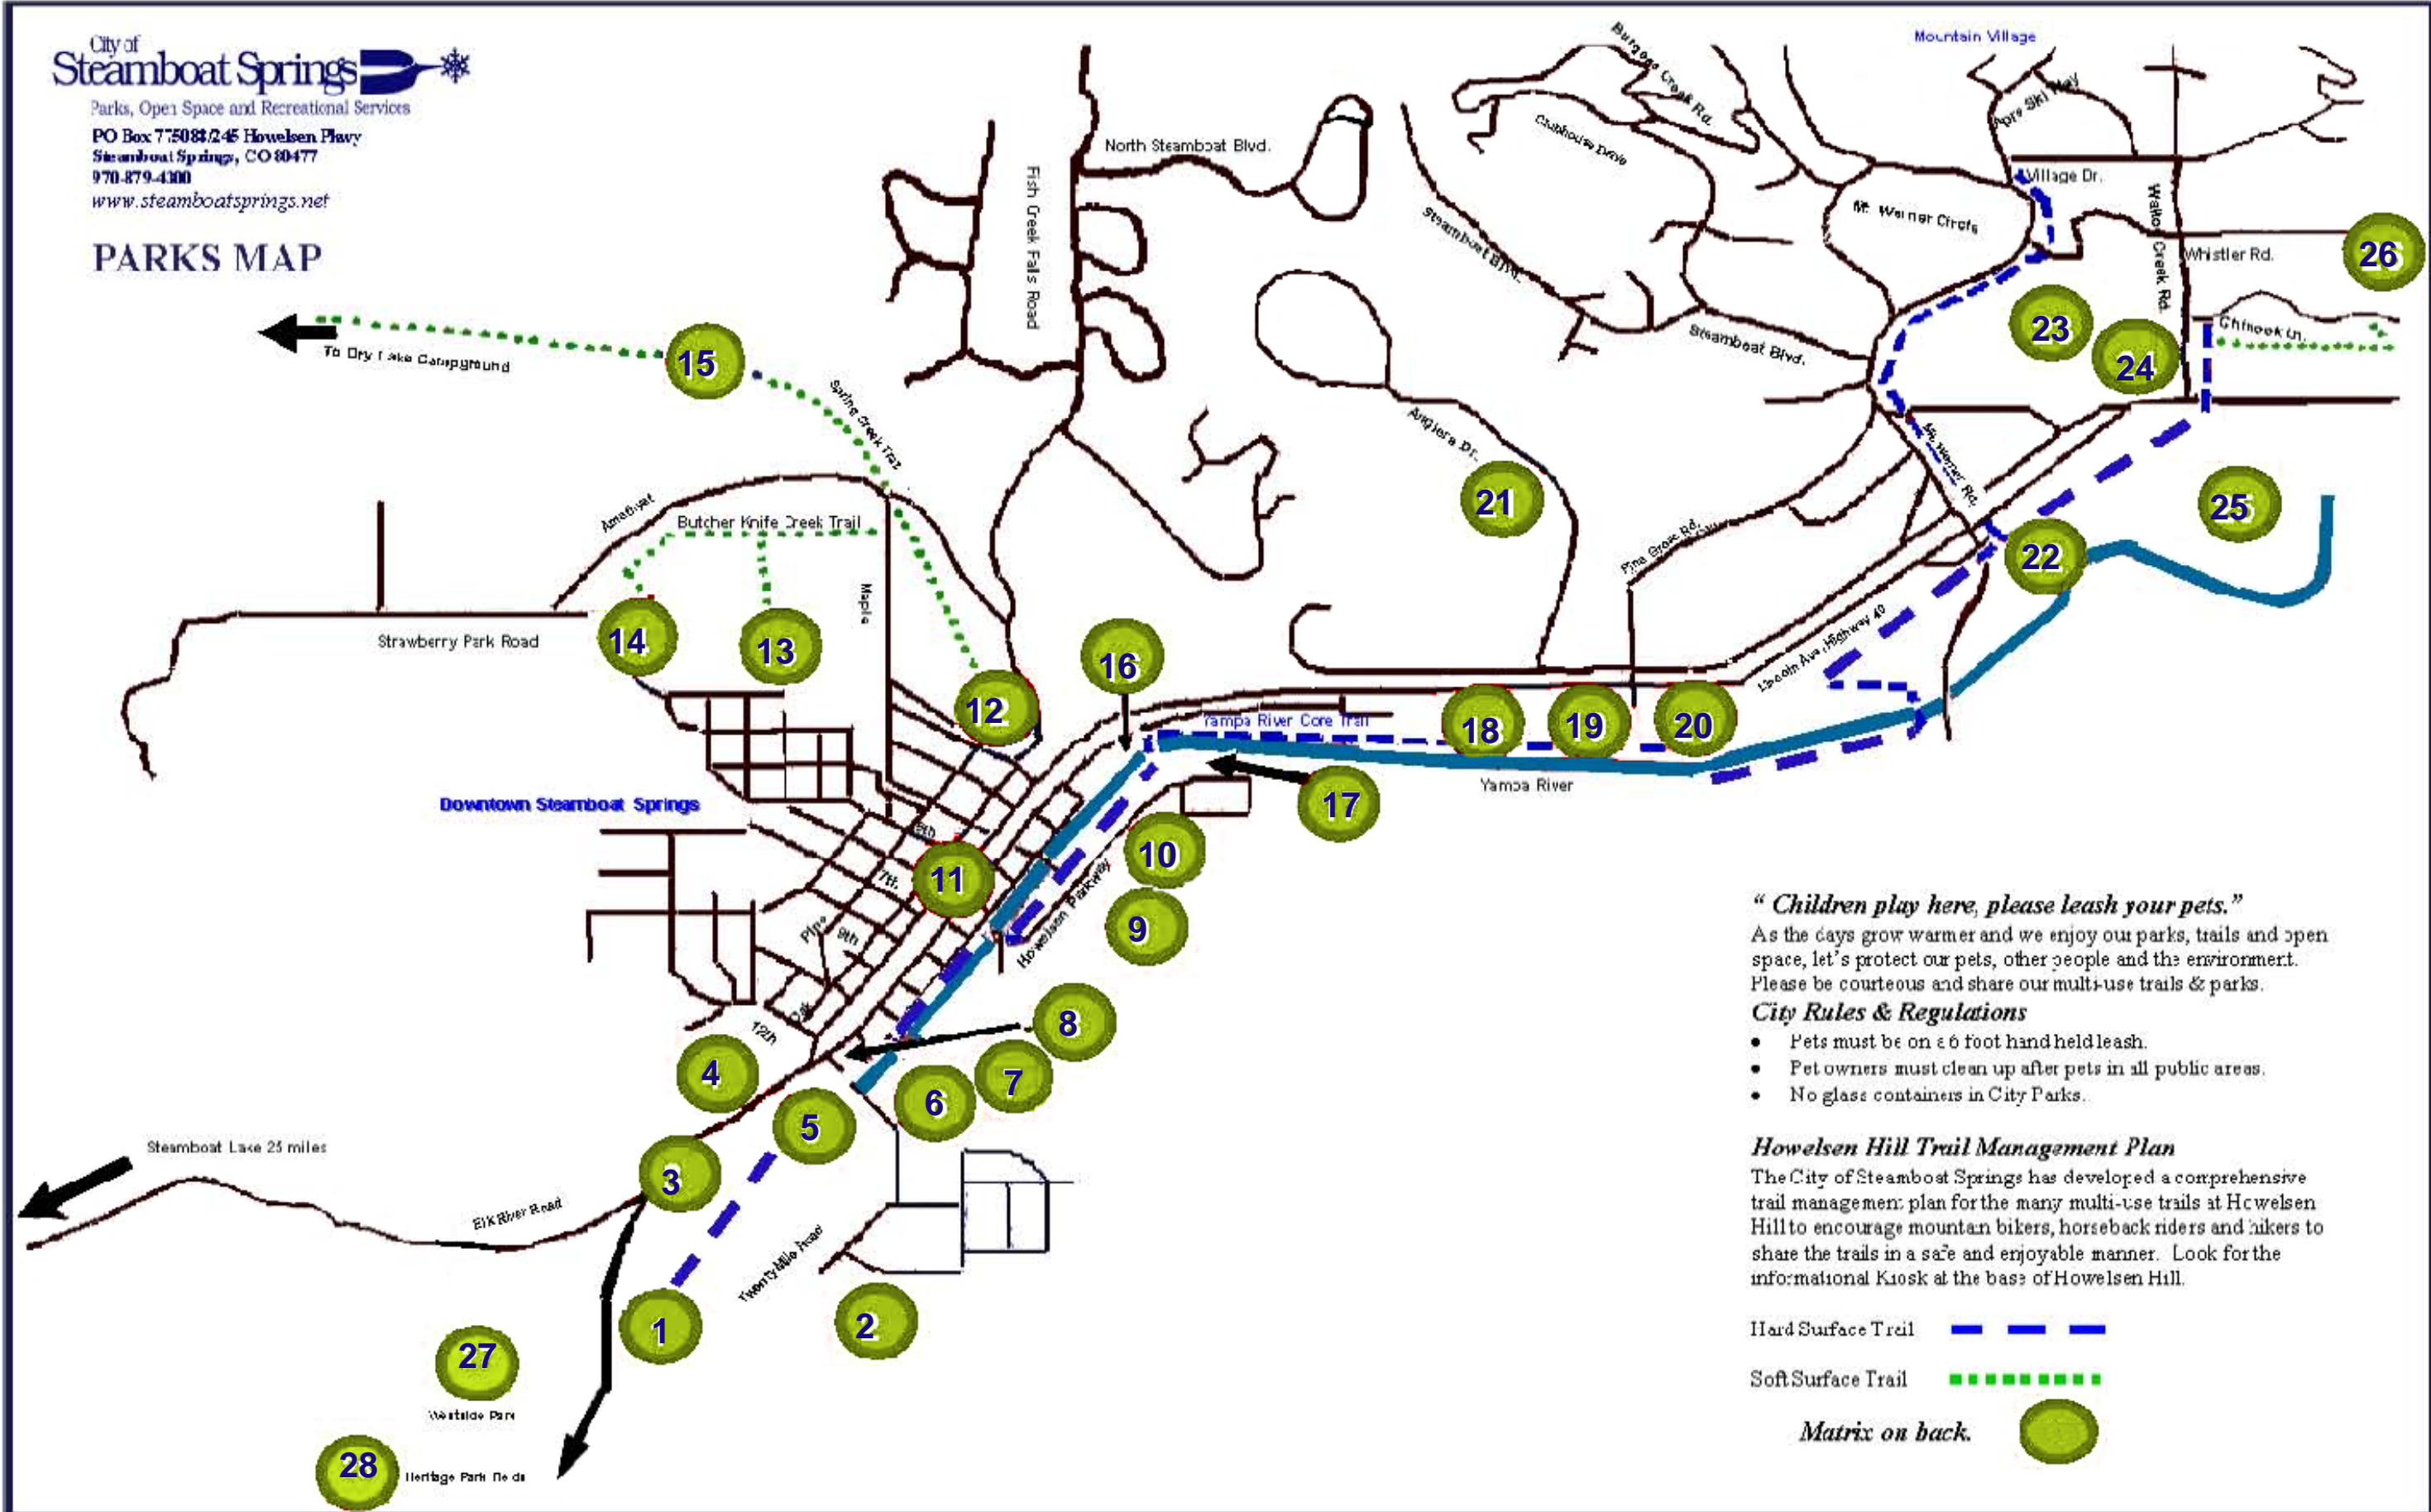

PARKS MAP

“ Children play here, please leash your pets.”

As the days grow warmer and we enjoy our parks, trails and open space, let's protect our pets, other people and the environment. Please be courteous and share our multi-use trails & parks.

City Rules & Regulations

- Pets must be on a 6 foot hand held leash.
- Pet owners must clean up after pets in all public areas.
- No glass containers in City Parks.

Howelsen Hill Trail Management Plan

The City of Steamboat Springs has developed a comprehensive trail management plan for the many multi-use trails at Howelsen Hill to encourage mountain bikers, horseback riders and hikers to share the trails in a safe and enjoyable manner. Look for the informational kiosk at the base of Howelsen Hill.

- Hard Surface Trail ————
- Soft Surface Trail .....
- Matrix on back ●