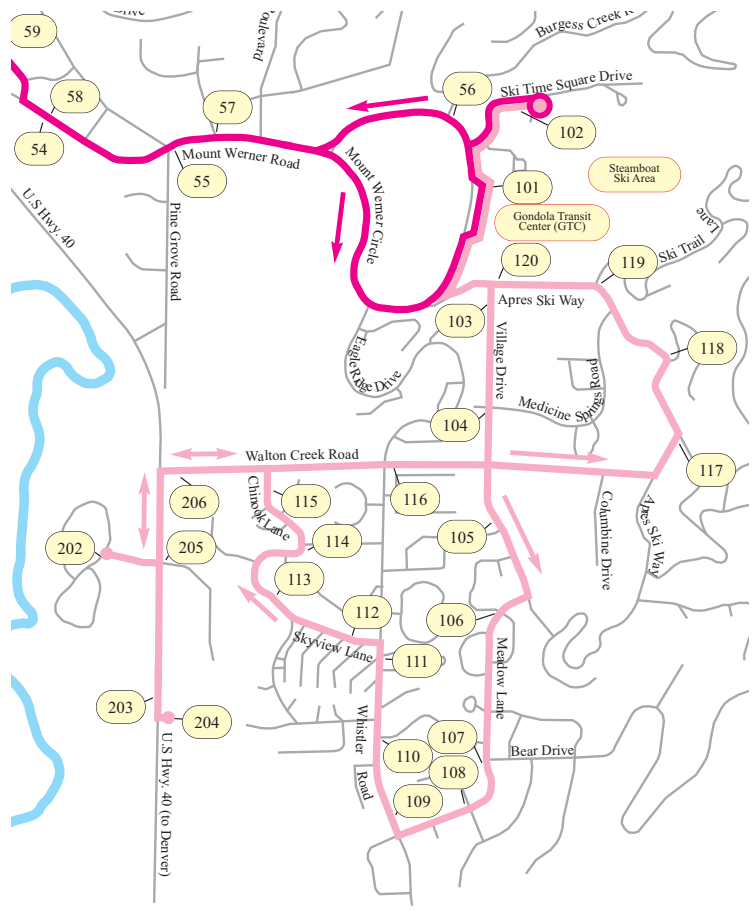

# Night Condo Line (including first and last buses)

## To the Condominiums

No transfer is needed between the **Night Condo Line** and the **Night Line**.

Stop No.	Stop Name	1st Bus	Times Past the Hour	Last Bus
101	Gondola Transit Center	7:20 pm	:00 :20 :40	11:40 pm
102	Ski Times Square	7:22 pm	:02 :22 :42	11:42 pm
103	Highmark	7:24 pm	:04 :24 :44	11:44 pm
104	Trappeur's Crossing	7:24 pm	:04 :24 :44	11:44 pm
105	Alpine Ridge/Meadowlark	7:25 pm	:05 :25 :45	11:45 pm
106	Sunray Meadows/Sunburst	7:26 pm	:06 :26 :46	11:46 pm
107	Bear Drive	7:26 pm	:06 :26 :46	11:46 pm
108	Timothy Drive	7:27 pm	:07 :27 :47	11:47 pm
109	Whistler Park	7:27 pm	:07 :27 :47	11:47 pm
110	Creekside/Woodbridge	7:28 pm	:08 :28 :48	11:48 pm
111	Mustang Run	7:28 pm	:08 :28 :48	11:48 pm
112	Whistler Village	7:30 pm	:10 :30 :50	11:50 pm
113	Chinook Townhomes	7:30 pm	:10 :30 :50	11:50 pm
114	Walton Village	7:31 pm	:11 :31 :51	11:51 pm
115	Walton Creek/Deer Creek	7:32 pm	:12 :32 :52	11:52 pm
202	The Ponds	7:35 pm	:15 :35 :55	11:55 pm
203	Steamboat Hotel	7:36 pm	:16 :36 :56	11:56 pm
204	Fairfield Inn	7:36 pm	:16 :36 :56	11:56 pm
205	Holiday Inn	7:37 pm	:17 :37 :57	11:57 pm
206	Quality Inn	7:38 pm	:18 :38 :58	11:58 pm
116	Shadow Run	7:41 pm	:21 :41 :01	12:01 am
117	Herbage	7:42 pm	:22 :42 :02	12:02 am
118	Sunrise/Yampa View	7:42 pm	:22 :42 :02	12:02 am
119	La Casa	7:42 pm	:22 :42 :02	12:02 am
120	Dulany/Snowflower	7:43 pm	:23 :43 :03	12:03 am

The Night Condo Line, Condominium bound bus continues as the Night Line, Downtown & West Steamboat bound bus. No transfer is needed.

**Night Line**  
**Night Condo Line**

**Thanks for your help and *relax, we'll drive.***

SST Operations  
970.879.3717

Live Map & Times  
[www.steamboatsprings.net/sst](http://www.steamboatsprings.net/sst)

SST App.  
[www.RouteShout.com](http://www.RouteShout.com)