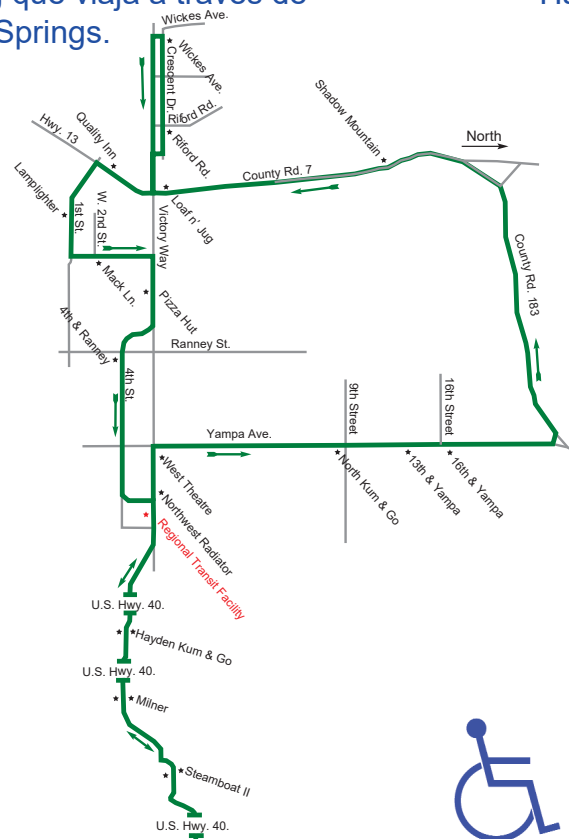

Craig-

Regional Transit Facility	5:15 AM	6:15 AM	8:15 AM	3:35 PM
Northwest Radiator	5:16 AM	6:16 AM	8:16 AM	3:36 PM
West Theatre	5:16 AM	6:16 AM	8:16 AM	3:36 PM
North Kum & Go	5:23 AM	6:23 AM	8:23 AM	3:43 PM
13th Street & Yampa	5:24 AM	6:24 AM	8:24 AM	3:44 PM
16th Street & Yampa	5:25 AM	6:25 AM	8:25 AM	3:45 PM
Shadow Mountain	5:28 AM	6:28 AM	8:28 AM	3:48 PM
Loaf n' Jug	5:30 AM	6:30 AM	8:30 AM	3:50 PM
Riford Road	5:32 AM	6:32 AM	8:32 AM	3:52 PM
Wickes Avenue	5:33 AM	6:33 AM	8:33 AM	3:53 PM
Clarion Inn	5:36 AM	6:36 AM	8:36 AM	3:56 PM
Lamplighter Estate	5:37 AM	6:37 AM	8:37 AM	3:57 PM
Mack Ln. & W. 2nd St.	5:39 AM	6:39 AM	8:39 AM	3:59 PM
Pizza Hut	5:41 AM	6:41 AM	8:41 AM	4:01 PM
4th and Ranney	5:43 AM	6:43 AM	8:43 AM	4:03 PM
Regional Transit Facility	5:50 AM	6:50 AM	8:50 AM	4:10 PM

The Regional Bus picks up at the above listed stops only.

El autobús regional recoge solo en las paradas mencionadas anteriormente.

Hayden-

Hayden Kum & Go	6:10 AM	7:10 AM	9:10 AM	4:30 PM

Milner-

US Hwy. 40 & Main St.	6:25 AM	7:25 AM	9:25 AM	4:45 PM

Steamboat Springs-

Steamboat II	6:30 AM	7:30 AM	9:30 AM	4:50 PM
7th & Lincoln	6:40 AM	7:40 AM	9:40 AM	5:00 PM
City Market	6:49 AM	7:49 AM	9:49 AM	5:09 PM
Gondola Transit Center	6:54 AM	7:54 AM	9:54 AM	5:14 PM

The Regional Bus will drop off at any standard bus stop on route in Steamboat Springs.

El autobús regional se dejará en cualquier parada de autobús estándar en la ruta en Steamboat Springs.

(970) 879-3717

Steamboat Springs-

Gondola Transit Center	7:00 AM	2:25 PM	4:25 PM	5:25 PM
City Market	7:05 AM	2:30 PM	4:30 PM	5:30 PM
Safeway	7:07 AM	2:32 PM	4:32 PM	5:32 PM
Steamboat Square	7:08 AM	2:33 PM	4:33 PM	5:33 PM
7th & Lincoln	7:15 AM	2:40 PM	4:40 PM	5:40 PM
11th & Lincoln	7:16 AM	2:41 PM	4:41 PM	5:41 PM
Stockbridge Center	7:21 AM	Stop served in AM only		
Kamar Plaza	7:22 AM	2:42 PM	4:42 PM	5:42 PM
Downhill Drive	7:23 AM	2:43 PM	4:43 PM	5:43 PM
Steamboat II	7:25 AM	2:45 PM	4:45 PM	5:45 PM

The Regional Bus picks up at the above listed stops only.

El autobús regional recoge solo en las paradas mencionadas anteriormente.

Milner-

US Hwy. 40 & Main St.	7:35 AM	2:55 PM	4:55 PM	5:55 PM

Hayden-

Hayden Kum & Go	7:57 AM	3:17 PM	5:17 PM	6:17 PM

Craig-

Regional Transit Facility	8:15 AM	3:35 PM	5:35 PM	6:35 PM
Northwest Radiator	8:16 AM	3:36 PM	5:36 PM	6:36 PM
West Theatre	8:16 AM	3:36 PM	5:36 PM	6:36 PM
North Kum & Go	8:23 AM	3:43 PM	5:43 PM	6:43 PM
13th Street & Yampa	8:24 AM	3:44 PM	5:44 PM	6:44 PM
16th Street & Yampa	8:25 AM	3:45 PM	5:45 PM	6:45 PM
Shadow Mountain	8:28 AM	3:48 PM	5:48 PM	6:48 PM
Loaf n' Jug	8:30 AM	3:50 PM	5:50 PM	6:50 PM
Riford Road	8:32 AM	3:52 PM	5:52 PM	6:52 PM
Wickes Avenue	8:33 AM	3:53 PM	5:53 PM	6:53 PM
Clarion Inn	8:36 AM	3:56 PM	5:56 PM	6:56 PM
Lamplighter Estate	8:37 AM	3:57 PM	5:57 PM	6:57 PM
Mack Ln. & W. 2nd St.	8:39 AM	3:59 PM	5:59 PM	6:59 PM
Pizza Hut	8:41 AM	4:01 PM	6:01 PM	7:01 PM
4th and Ranney	8:43 AM	4:03 PM	6:03 PM	7:03 PM

The Regional Bus drops off at the above listed stops only.

El autobús regional solo baja en las paradas mencionadas anteriormente.