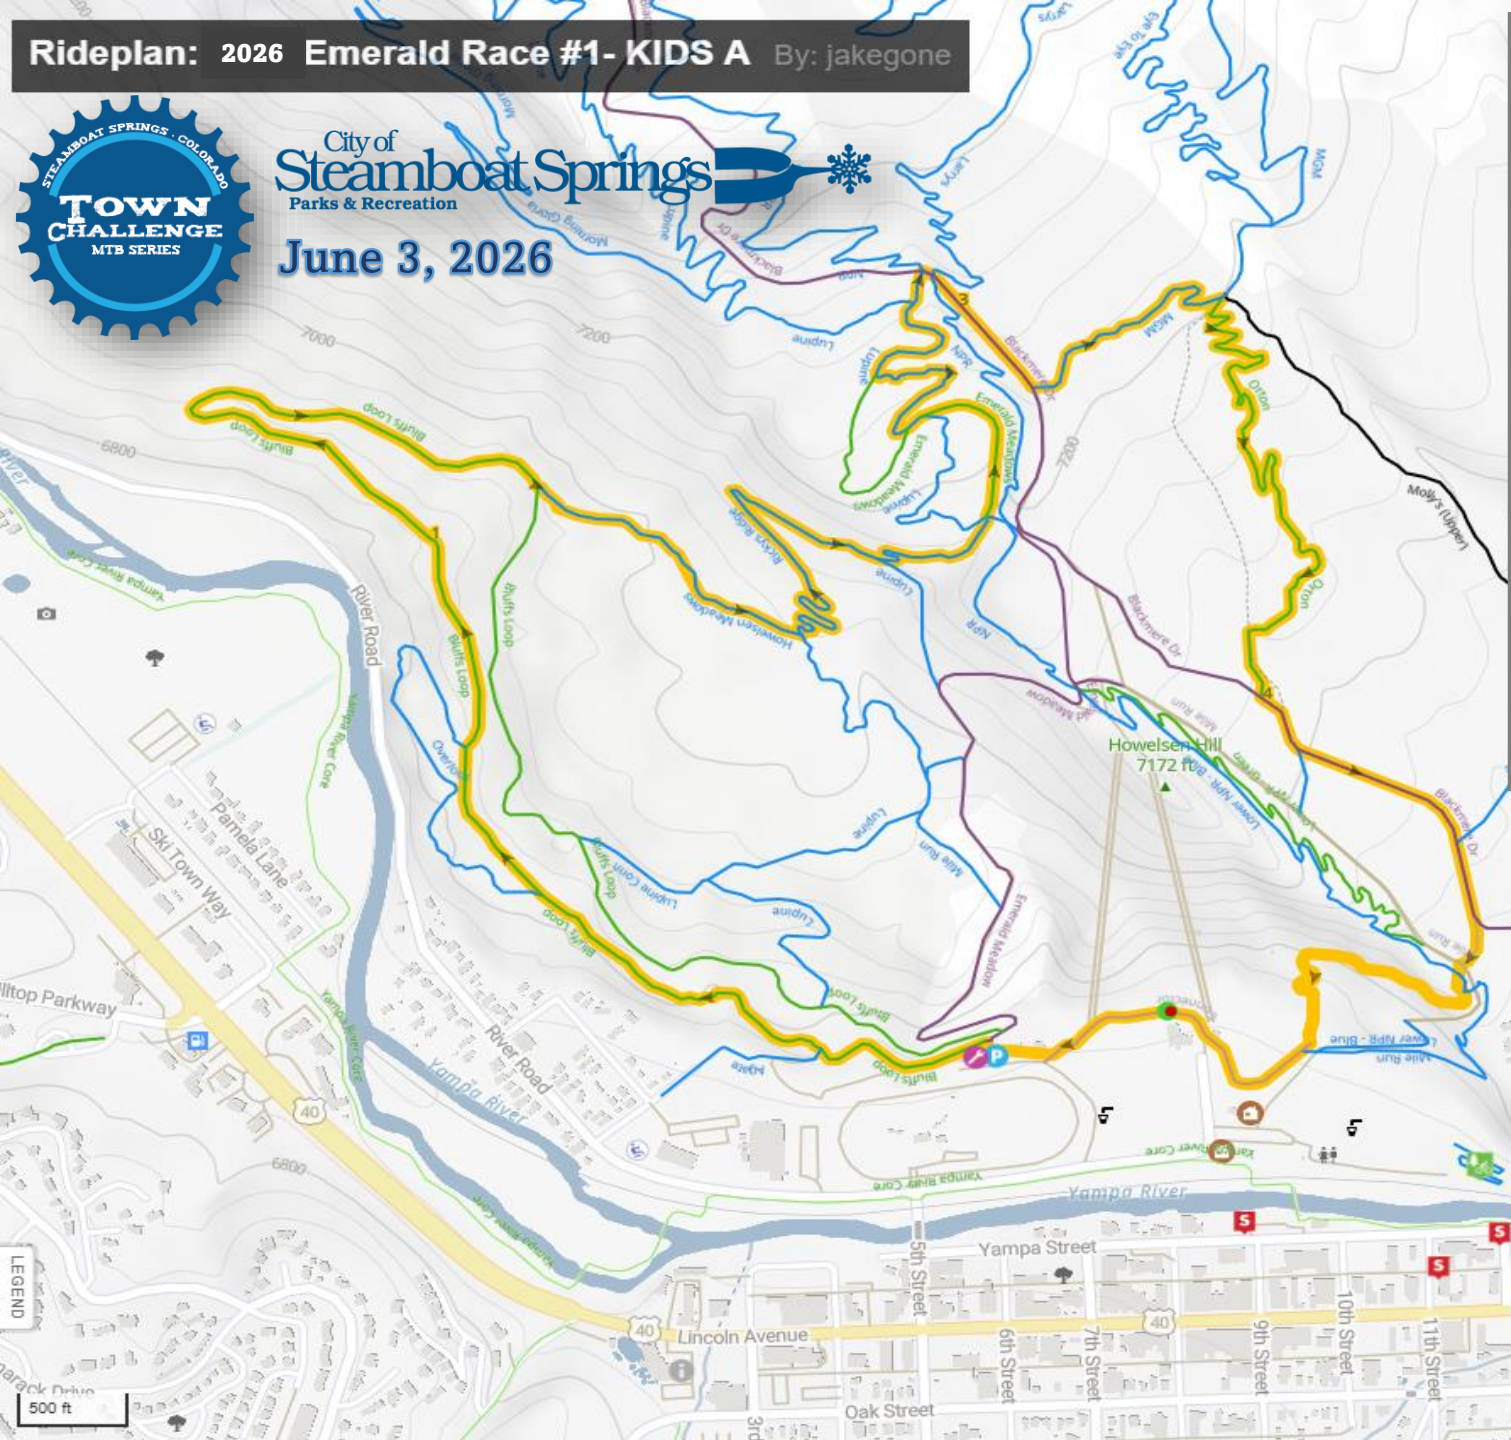

Kids A Division

Edit Route

City of Steamboat Springs Parks & Recreation

June 3, 2026

- *START AFTER NOVICE***
- Begin on Howelsen Lodge Connector
 - Turn left onto Bluffs Loop
 - Continue straight on Bluffs Loop
 - Turn left onto Rickys Ridge
 - Bear left to stay on Lupine
 - Continue straight onto Emerald Meadows
 - Bear right back onto Lupine
 - Continue up Lupine onto Blackmere Dr.
 - Turn right onto Blackmere Dr.
 - Turn Left onto MGM Connector
 - Make sharp right turn onto Orton
 - Turn left back onto Blackmere Dr.
 - Continue straight down Blackmere Dr.
 - Continue straight across Mile/ Blackmere Connector
 - Continue straight across Mile Run
 - Bear left onto Robbies Cut
 - Continue down Robbies Cut switchbacks
 - Take Howelsen Lodge Connector to finish

5 miles	567 ft	572 ft	7,287 ft	3 miles	2 miles	2,864 ft
Distance	Climb	Descent	High Point	Dist Climb	Dist Descent	Dist Fl Emerald Mountain

3D

LEGEND

500 ft