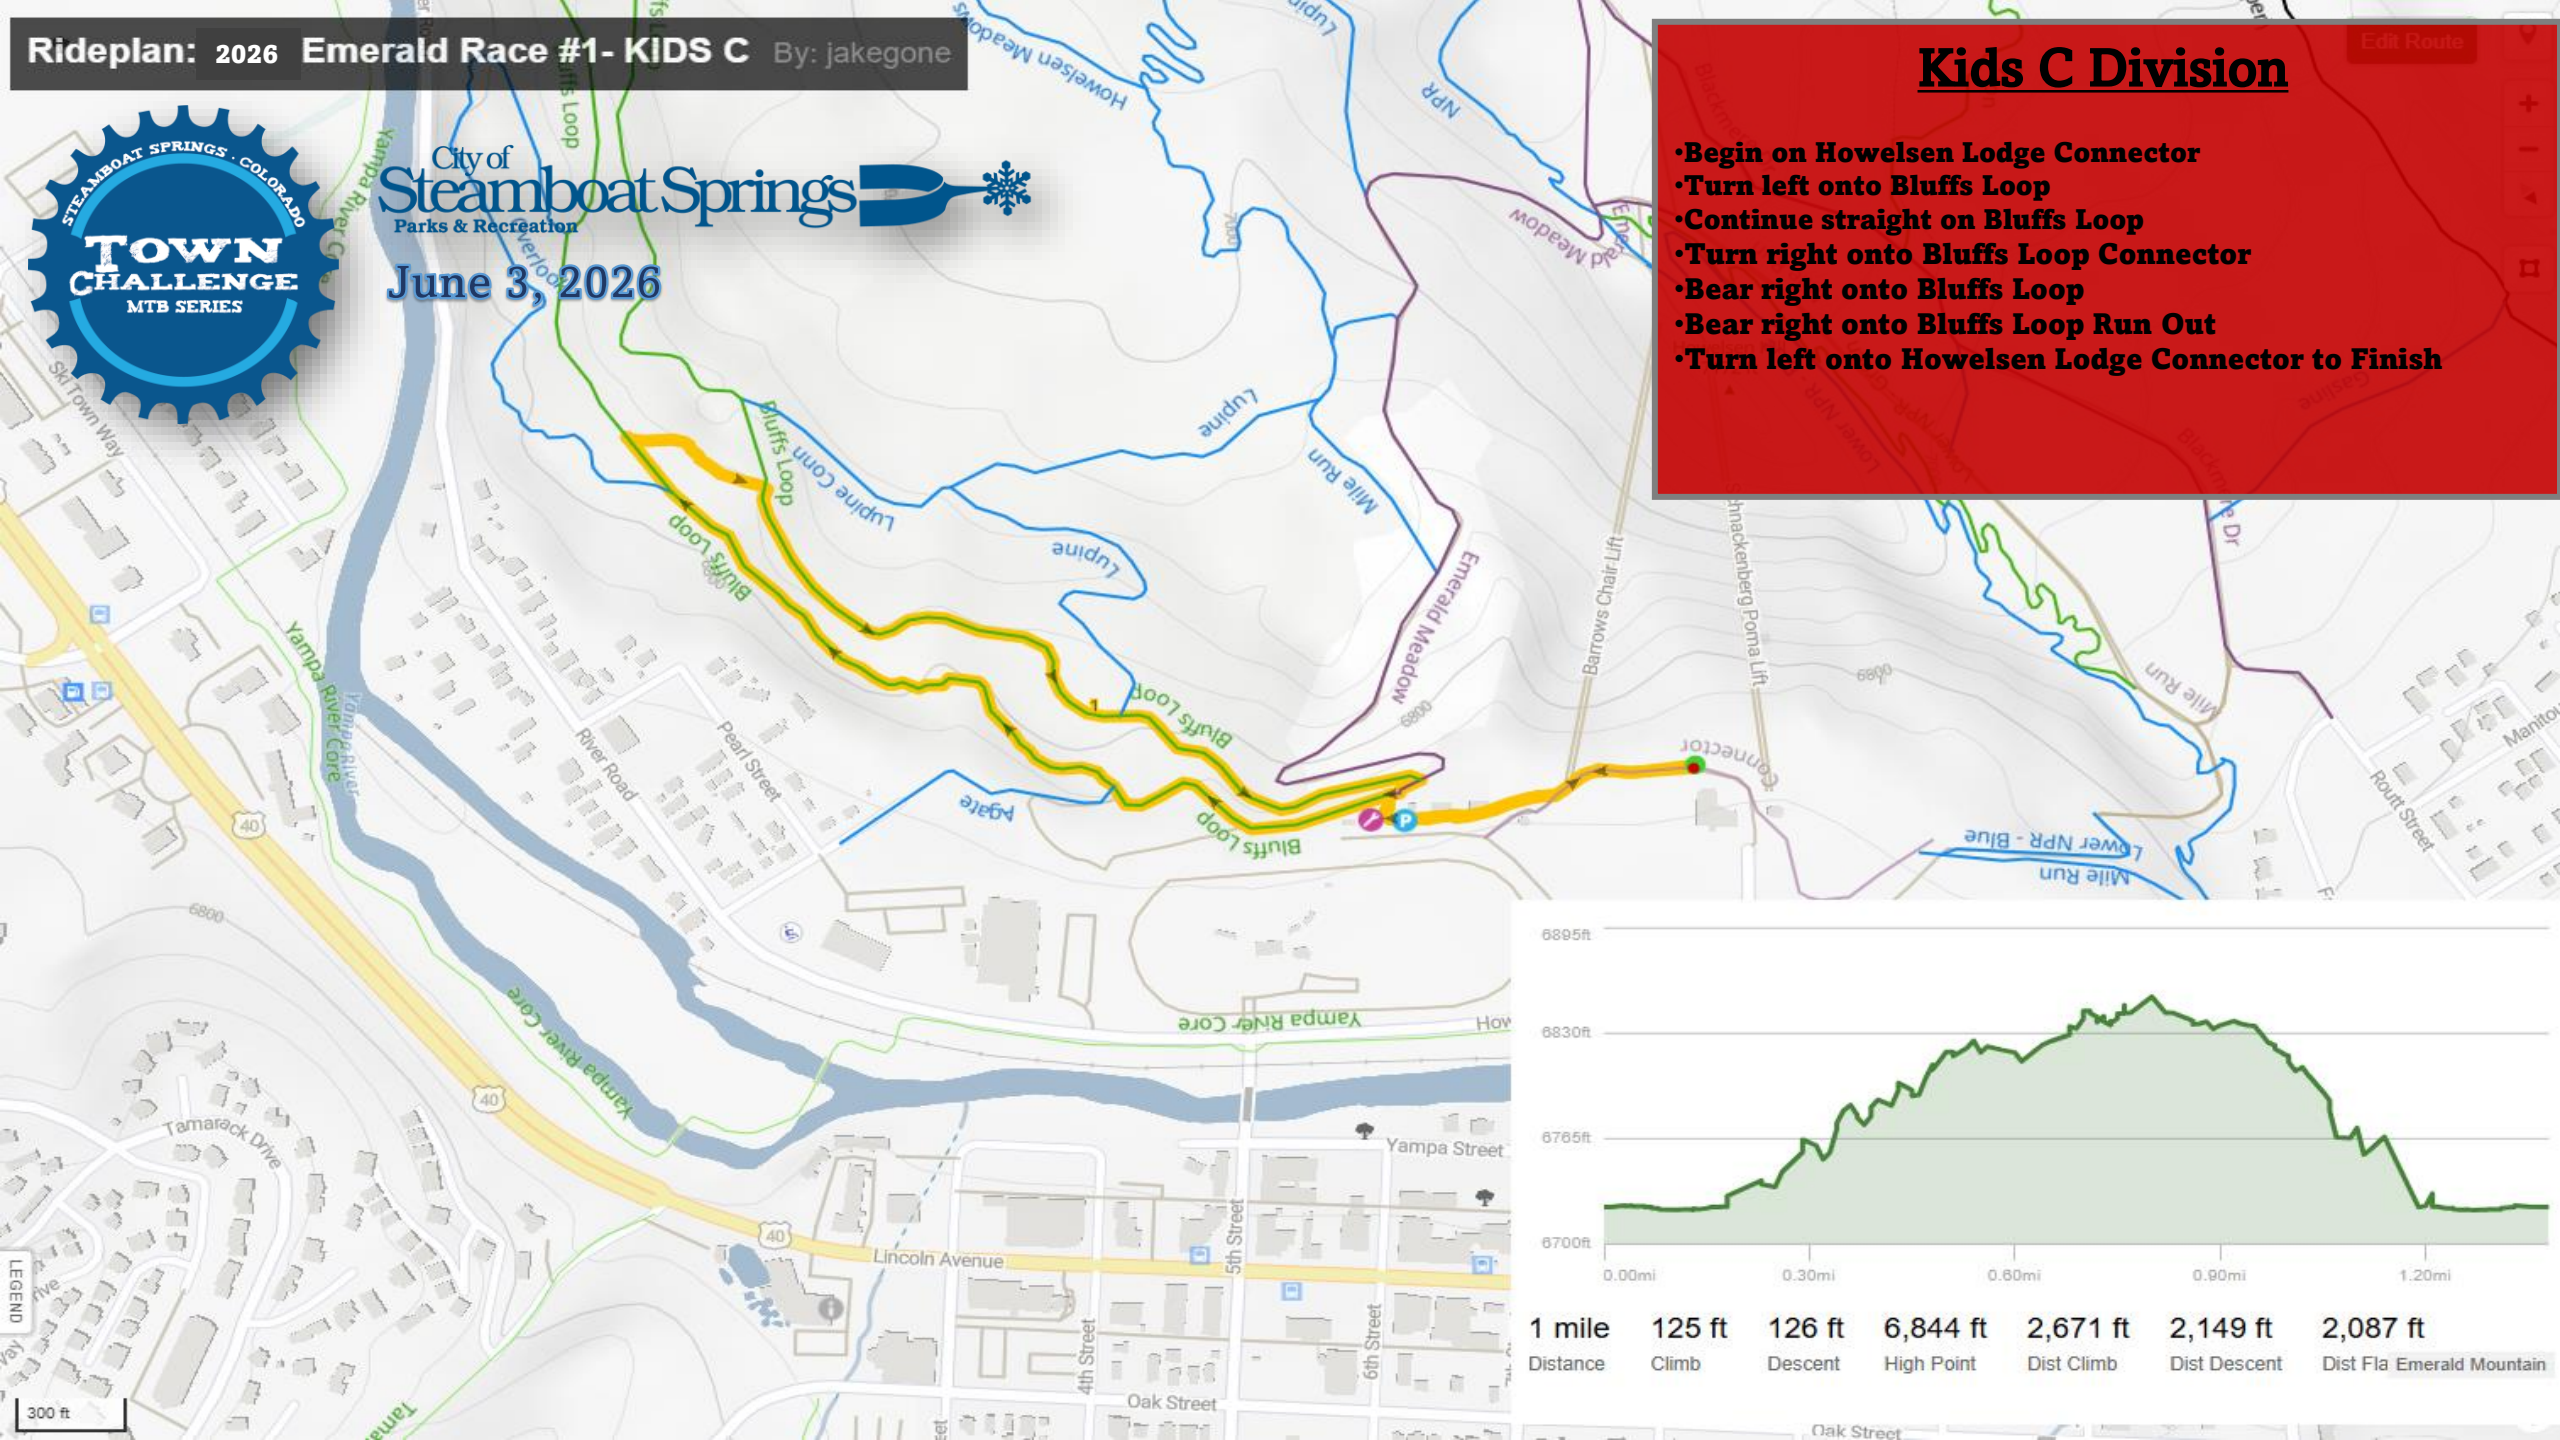

City of Steamboat Springs Parks & Recreation

June 3, 2026

Kids C Division

- Begin on Howelsen Lodge Connector
- Turn left onto Bluffs Loop
- Continue straight on Bluffs Loop
- Turn right onto Bluffs Loop Connector
- Bear right onto Bluffs Loop
- Bear right onto Bluffs Loop Run Out
- Turn left onto Howelsen Lodge Connector to Finish

1 mile	125 ft	126 ft	6,844 ft	2,671 ft	2,149 ft	2,087 ft
Distance	Climb	Descent	High Point	Dist Climb	Dist Descent	Dist Fla Emerald Mountain

LEGEND

300 ft