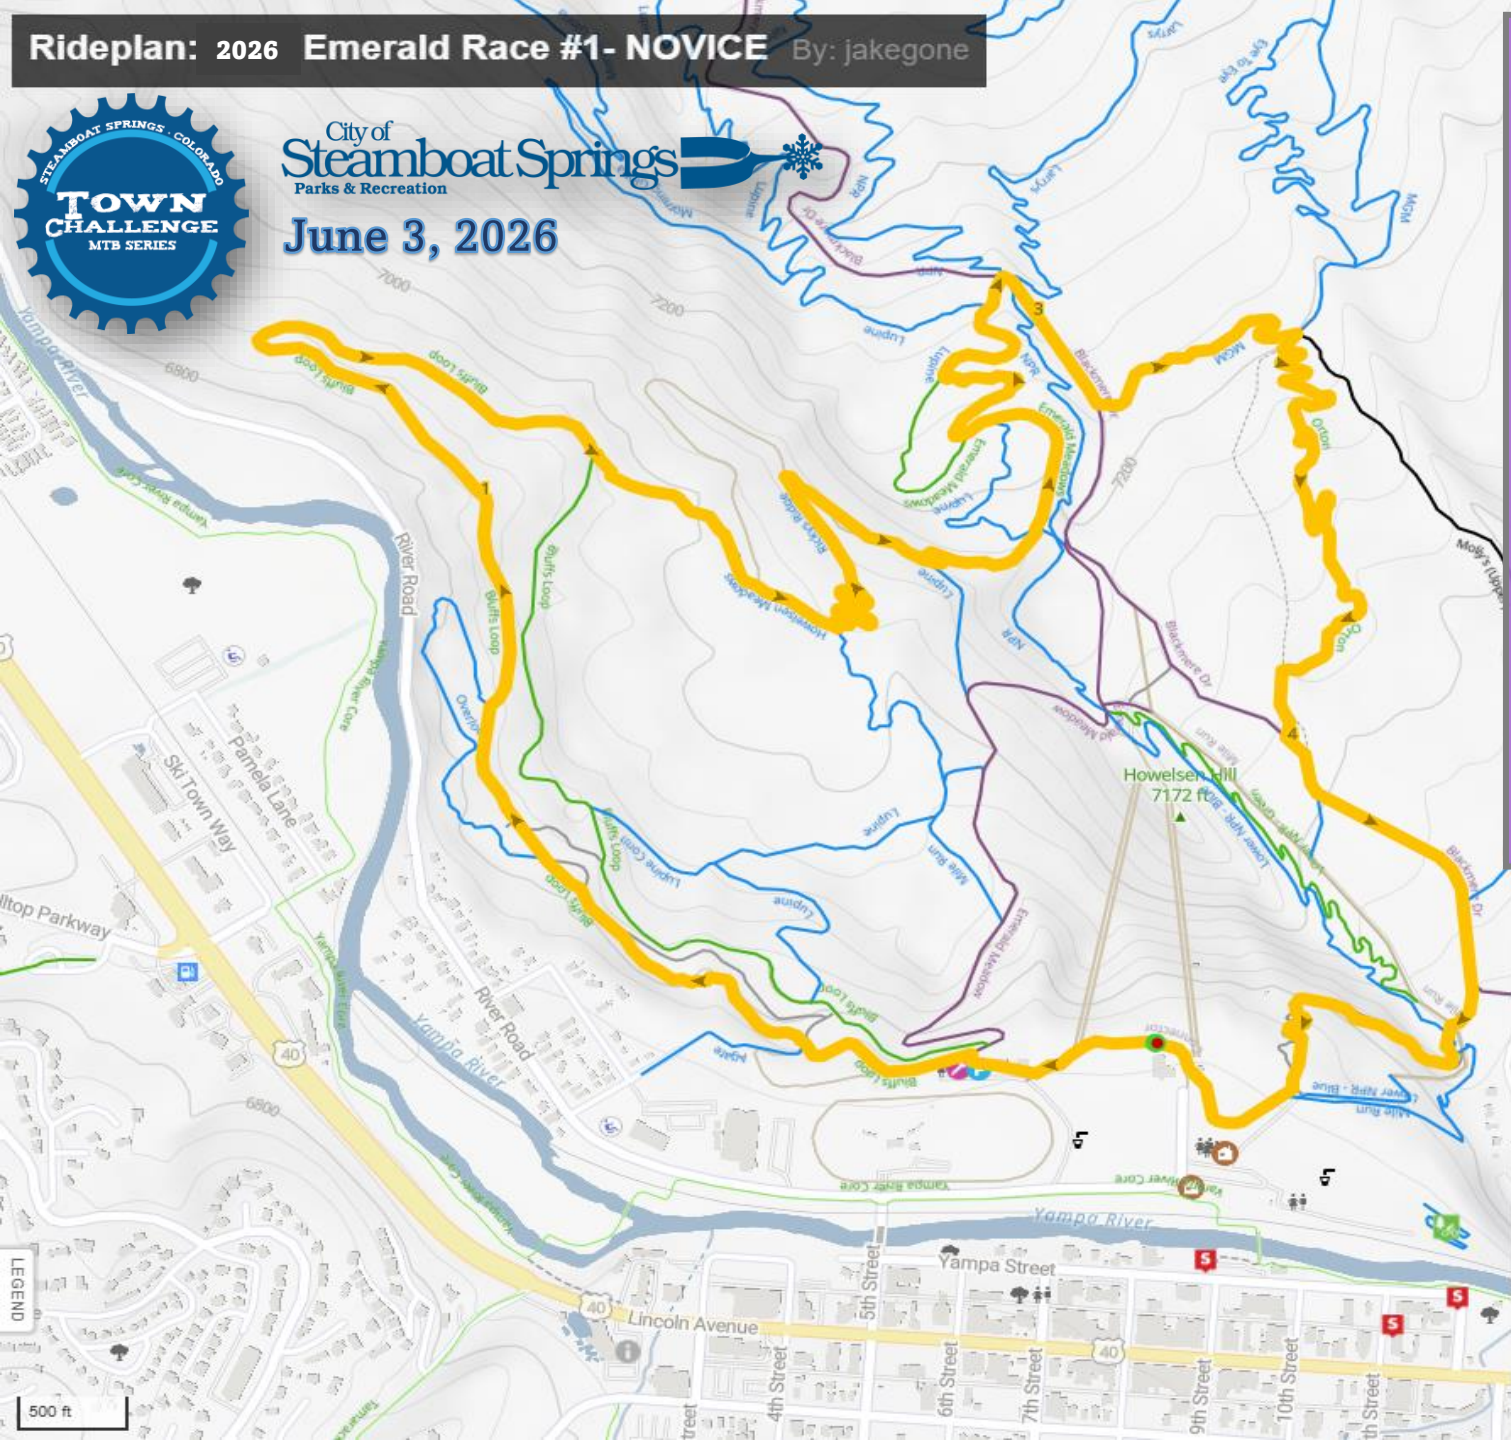

City of Steamboat Springs Parks & Recreation

June 3, 2026

Novice/ Youth 13-15 Division

- Begin on Howelsen Lodge Connector
- Turn left onto Bluffs Loop
- Continue straight on Bluffs Loop
- Turn left onto Rickys Ridge
- Bear left to stay on Lupine
- Continue straight onto Emerald Meadows
- Bear right back onto Lupine
- Continue up Lupine onto Blackmere Dr.
- Turn right onto Blackmere Dr.
- Turn Left onto MGM Connector
- Make sharp right turn onto Orton
- Turn left back onto Blackmere Dr.
- Continue straight down Blackmere Dr.
- Continue straight across Mile/ Blackmere Connector
- Continue straight across Mile Run
- Bear left onto Robbies Cut
- Continue down Robbies Cut switchbacks
- Take Howelsen Lodge Connector to finish