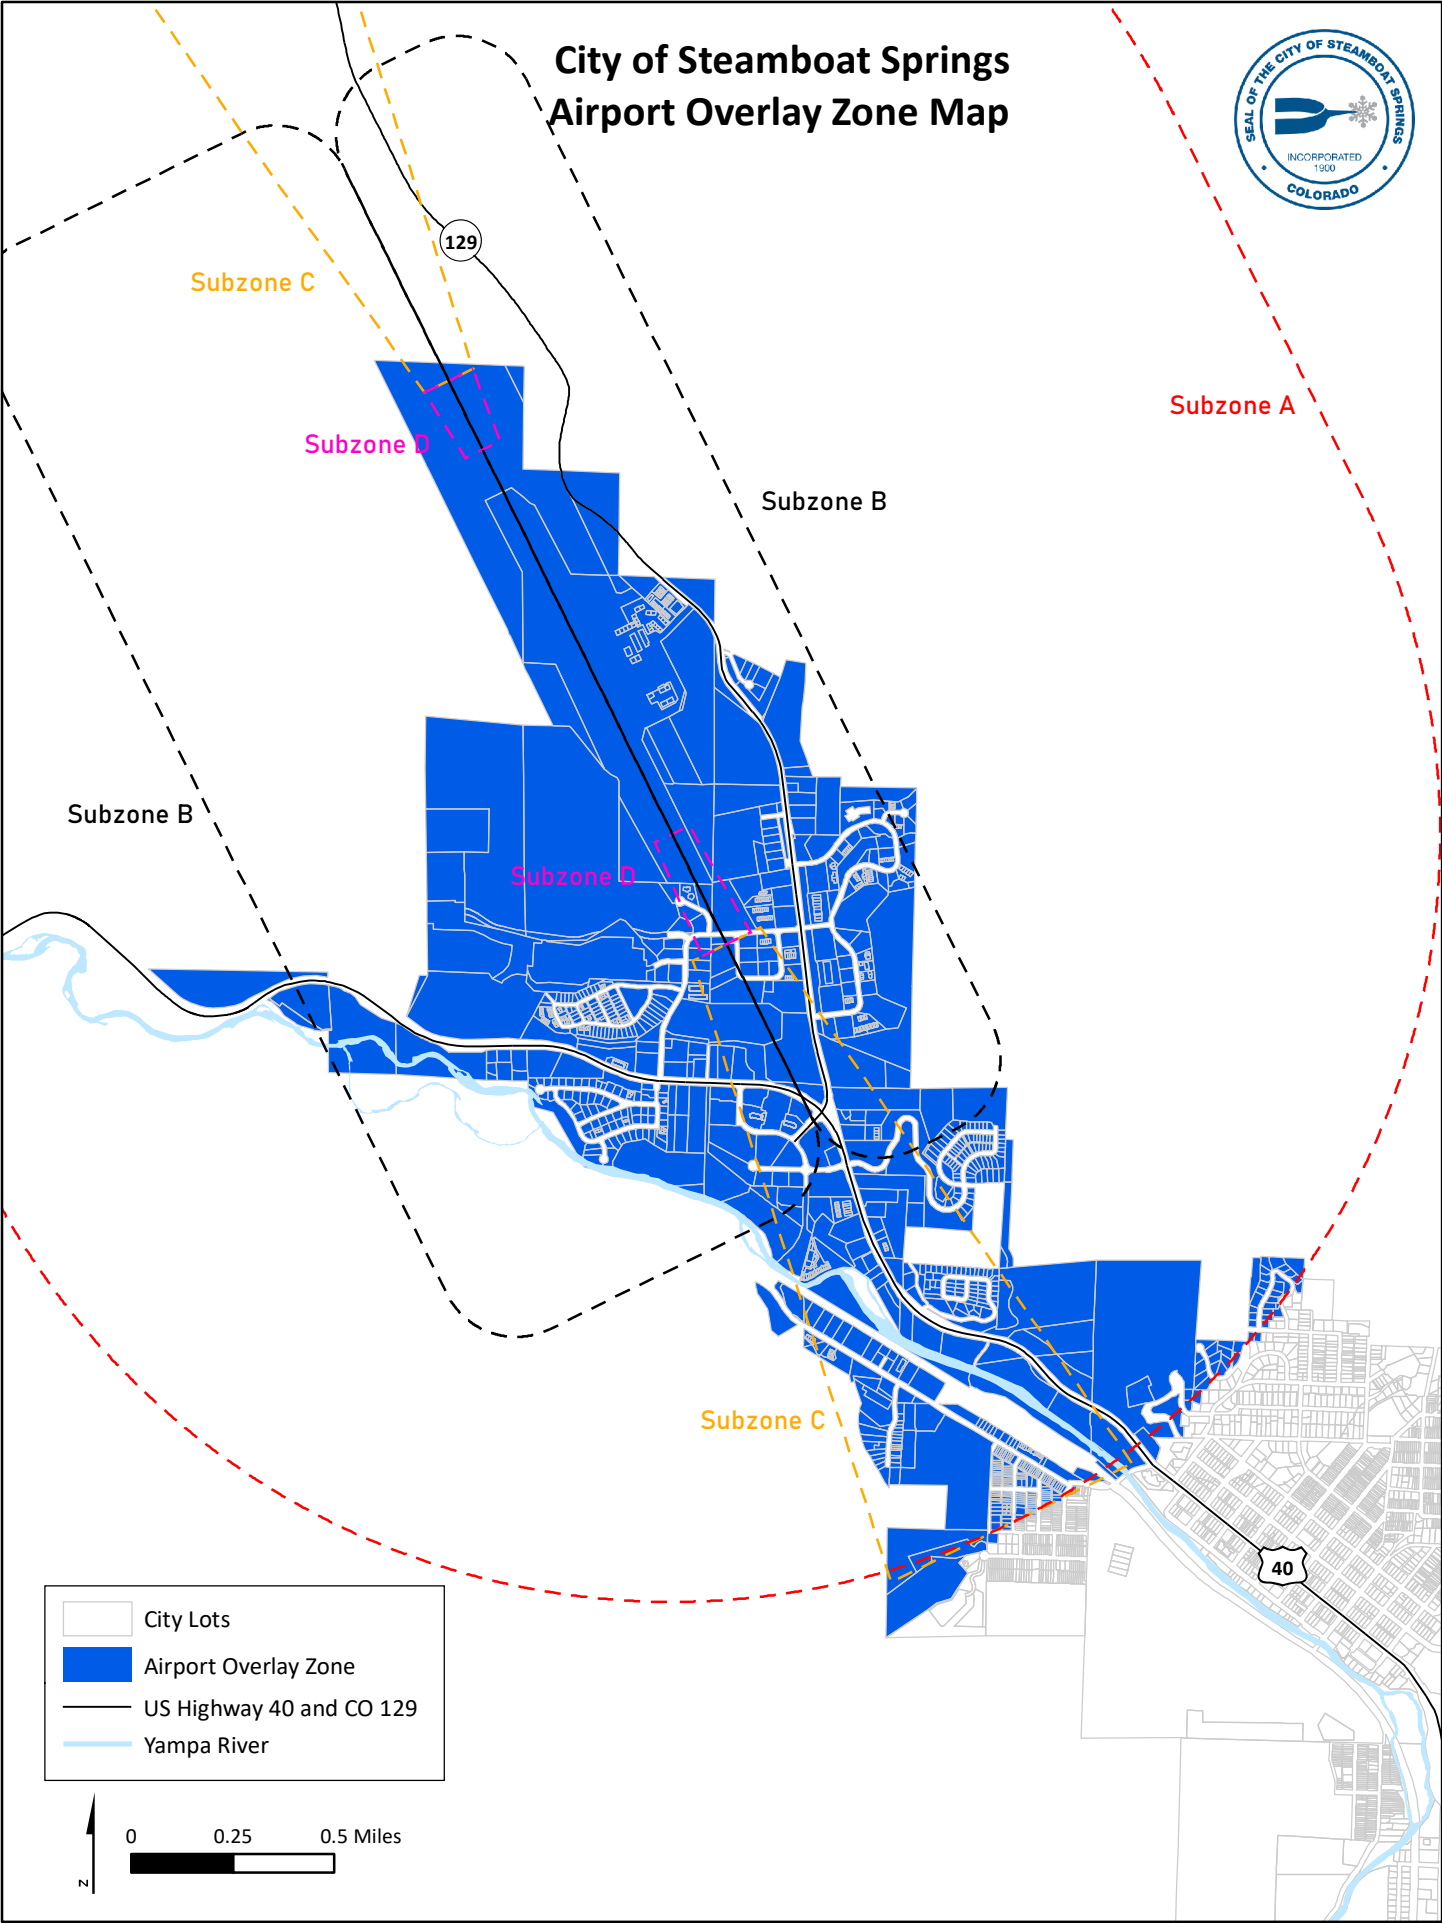

City of Steamboat Springs Airport Overlay Zone Map

- City Lots
- Airport Overlay Zone
- US Highway 40 and CO 129
- Yampa River